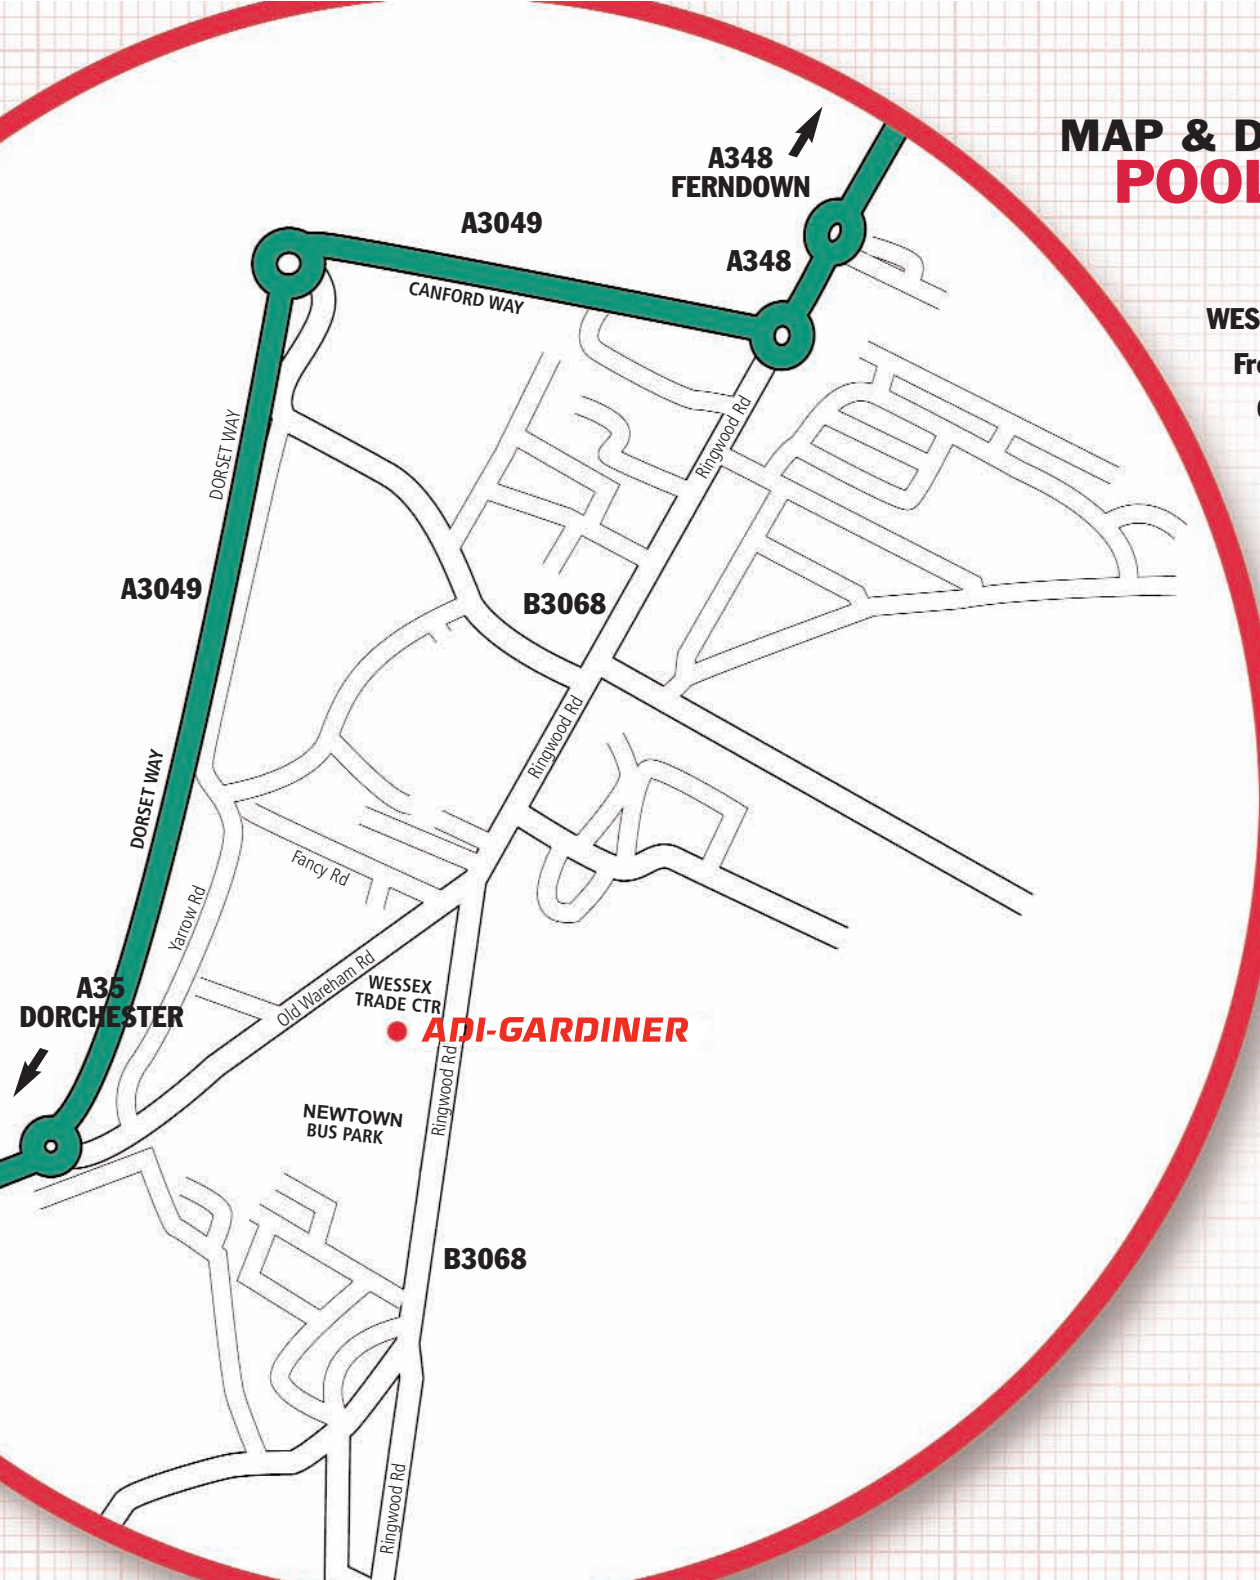

## MAP & DIRECTIONS FOR: **POOLE**

### WESTBOUND

From the A31, continue through to Ferndown on A348 to Bearcross. Continue through set of roundabouts straight on until you reach Ringwood Road.

On your left you will see a Honda garage and Halfords, on your right you will see a VW Audi garage.

Continue down Ringwood Road and the Wessex Trade Centre is next to Bristol Street Rover.

### EASTBOUND

From Dorchester, continue along A35 and follow signs to Poole, at Bakers Arms pub continue up Dual Carriageway (Dorset Way) and follow signs to Tower Park. Go uphill (Old Wareham Road) towards Ryvita factory and Wessex trade centre is on your right.