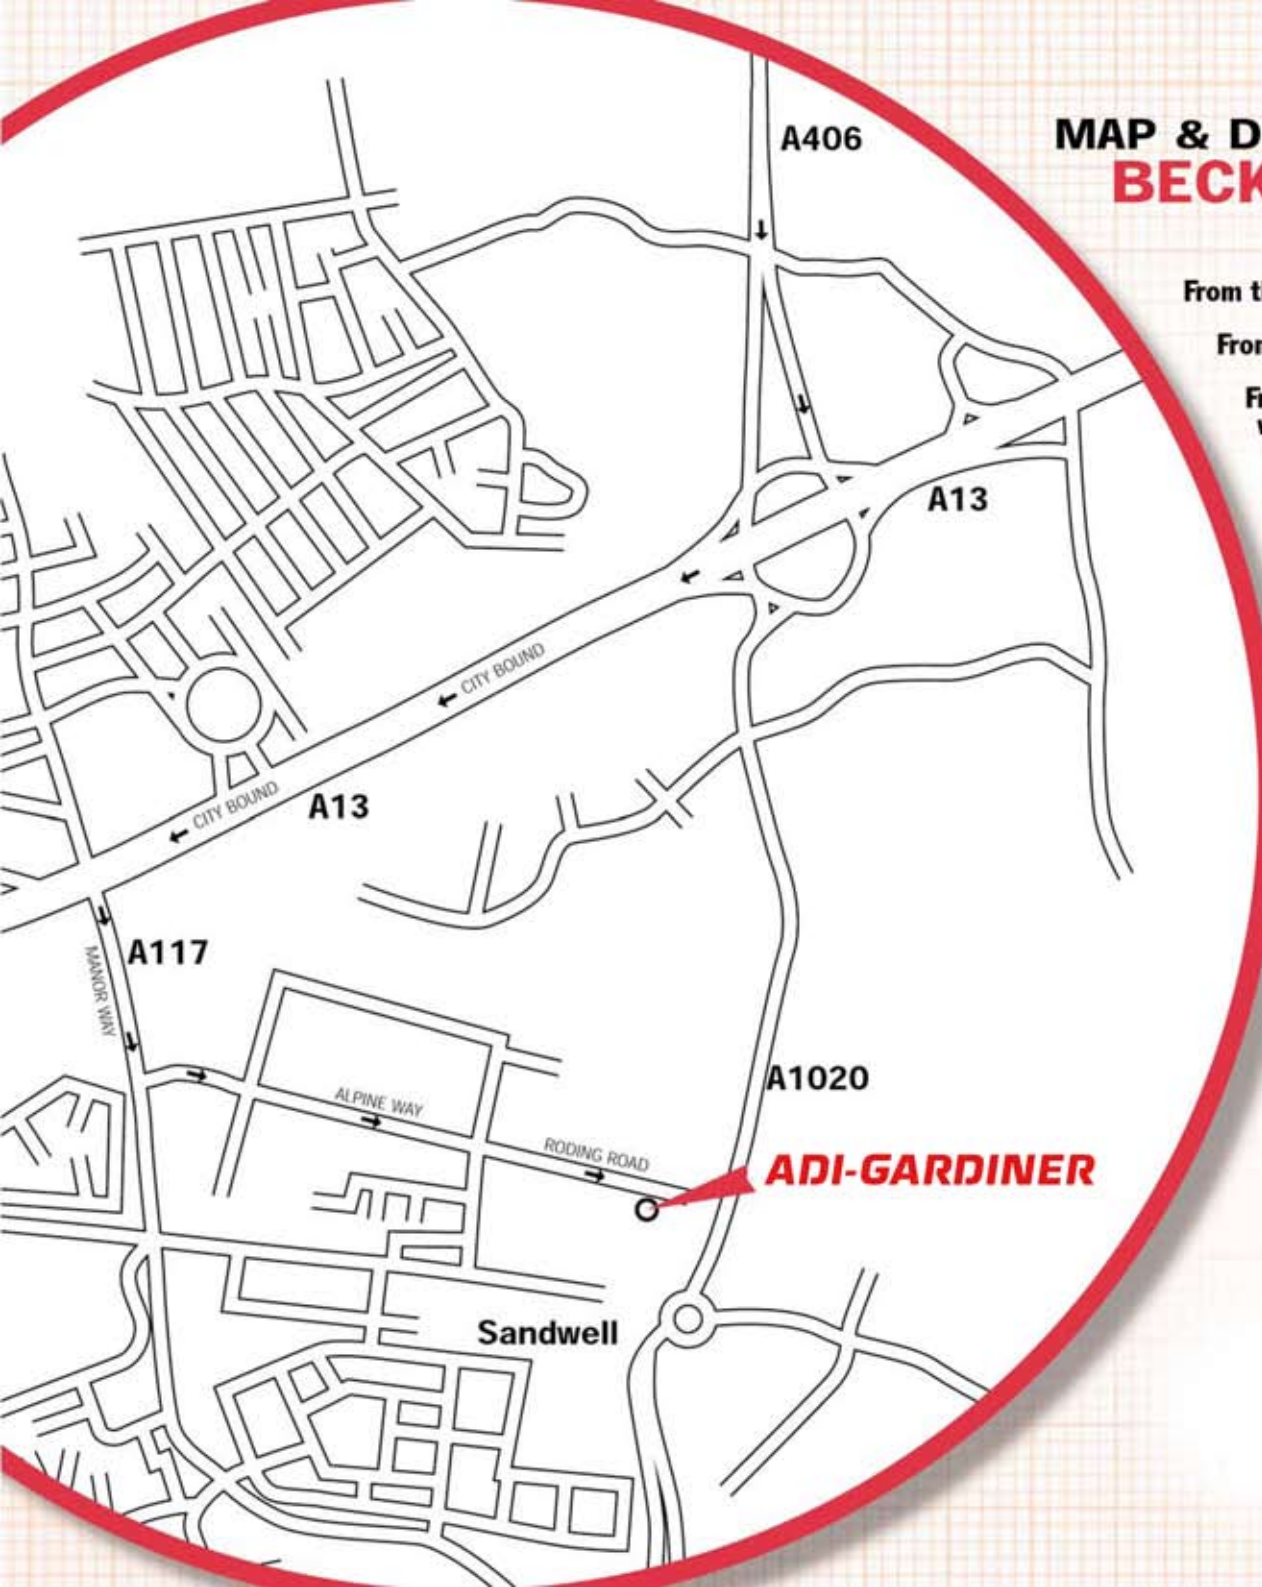

## MAP & DIRECTIONS FOR: **BECKTON**

From the M1 leave motorway at Junction 21.

From the M25 leave motorway at Junction 27.

From the M11 head london bound on the M11 to the end of the motorway. Join the A406 from the end of the M11 and follow the A406 to the large roundabout over the A13.

Turn right onto the A13 and keep left until you reach the first set of lights.

Turn left into Woolwich Manor Way and then take the 1st left into Alpine Way.

Follow this road to the bottom as far as it goes and we are the last set of units on the right.