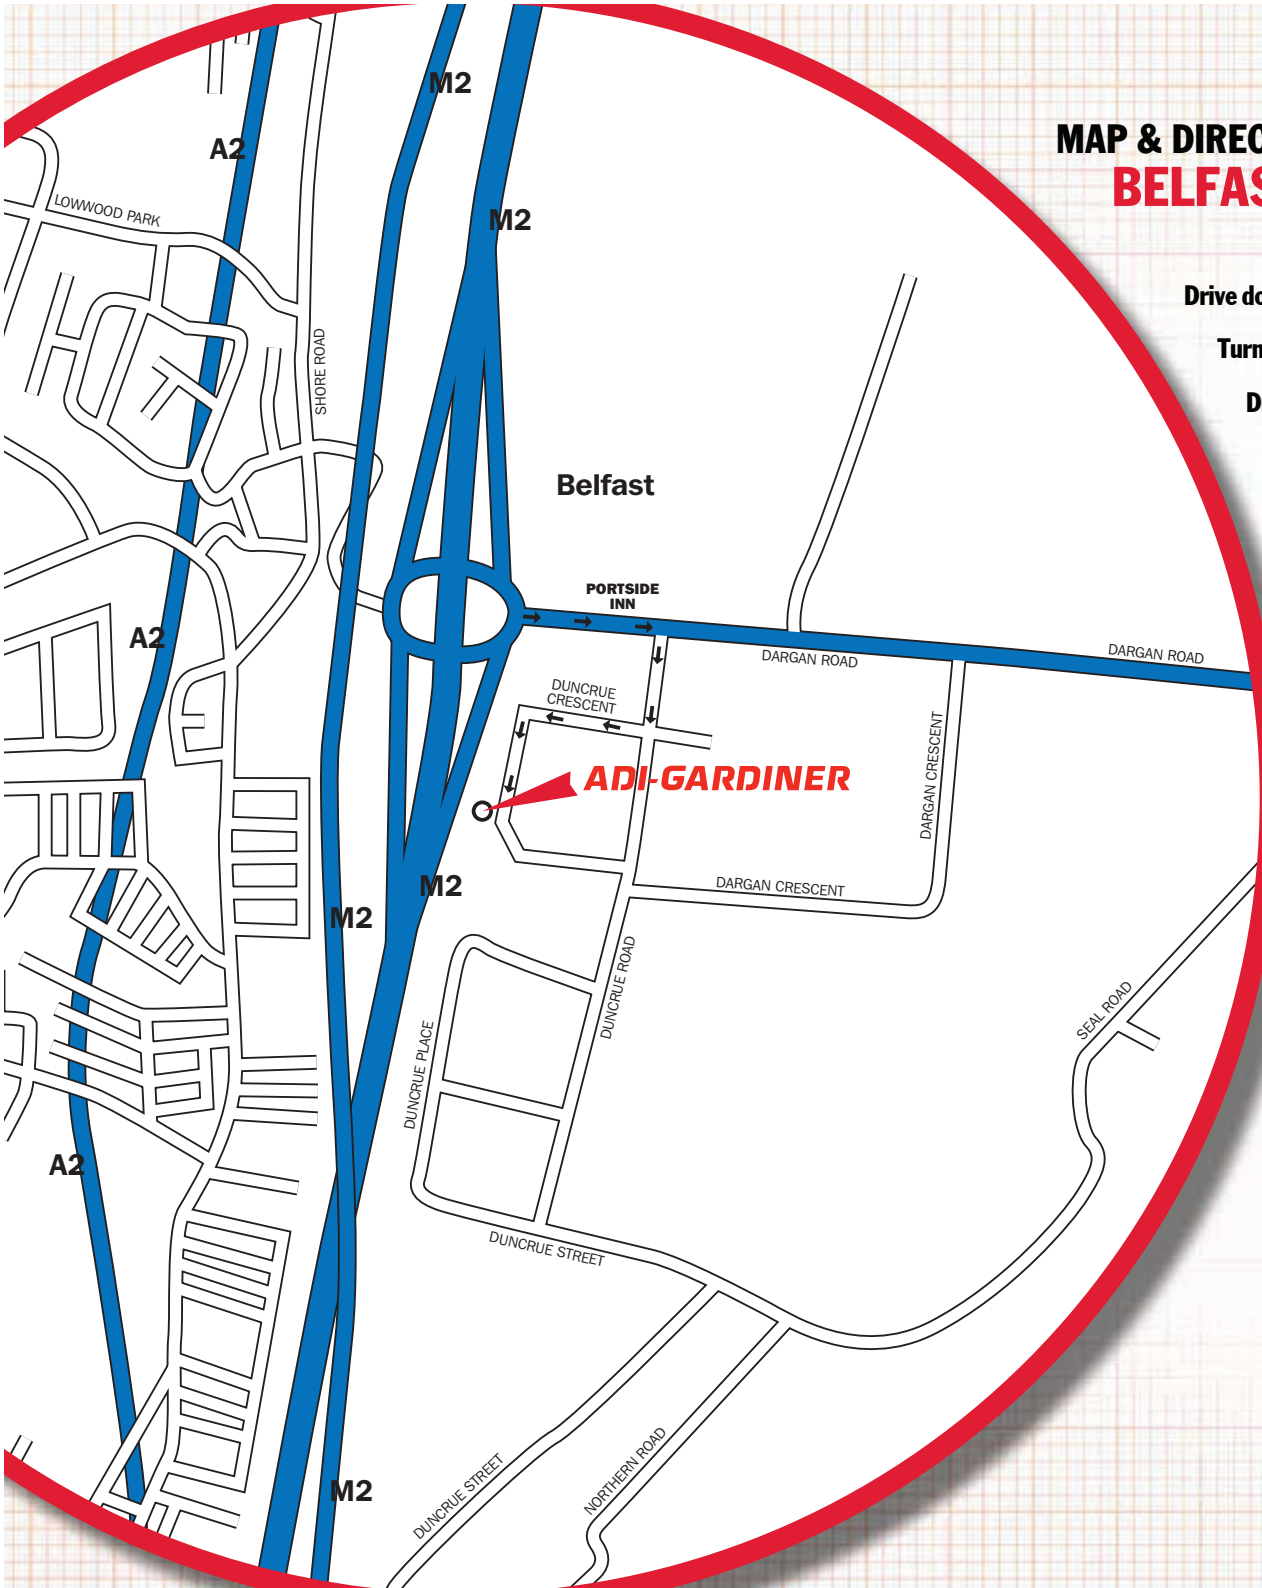

## MAP & DIRECTIONS FOR: **BELFAST AE**

Drive down Dargan Road, you will come to a set of traffic lights.

Turn right at these traffic lights.

Drive for approximately 200-300 yards and take the right turn.

Follow the road round and take the 4th turn on the right.

We are the 2nd door on the left.