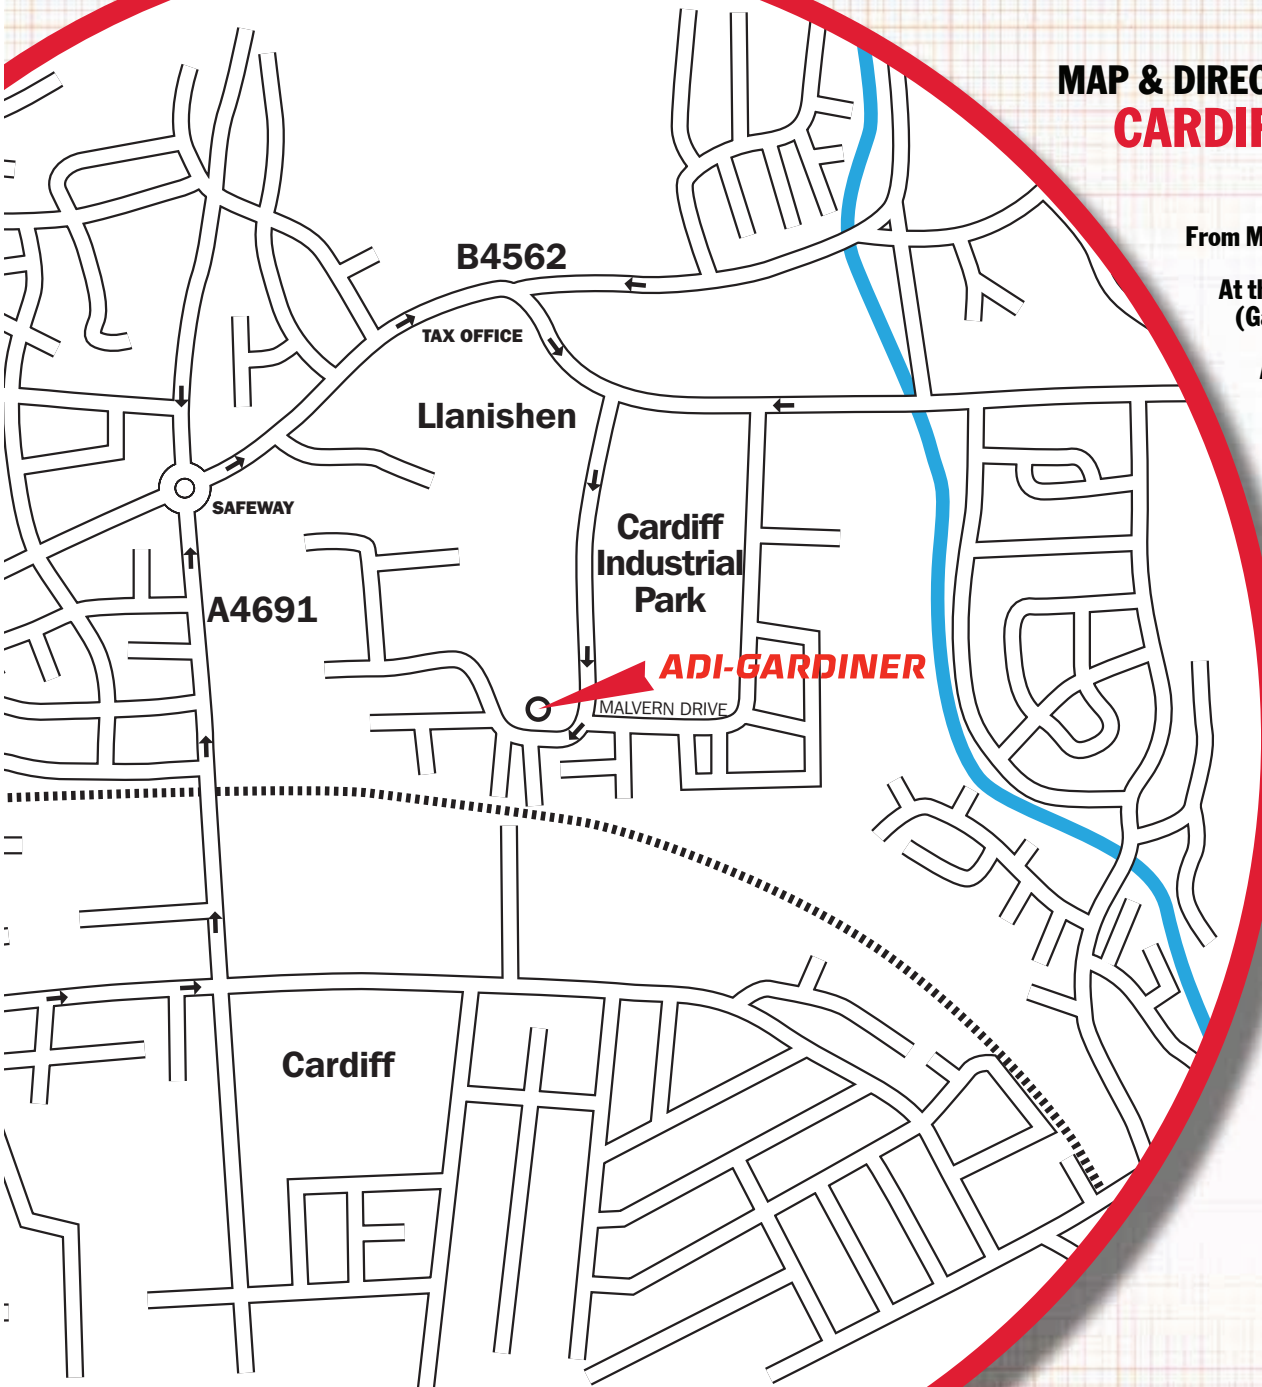

## MAP & DIRECTIONS FOR: **CARDIFF**

From M4 Junction 32, take the A470 towards Cardiff.

At the 2nd set of traffic lights on the A470 Dual Carriage way, turn left.  
(Garage on the right, Hotel on the left).

After turning left go through the next set of traffic lights and at the next set of traffic lights turn left up to the roundabout.

Turn right at the roundabout and follow up to the Traffic lights and go straight over. Go passed the the Tax Office on the right, after the Tax Office, Turn right into Cardiff Industrial Park.

Continue Down the Raod untill the road bears a sharp left, on that bend turn right in to Malvern Drive.

**ADI-GARDINER** is on the right.