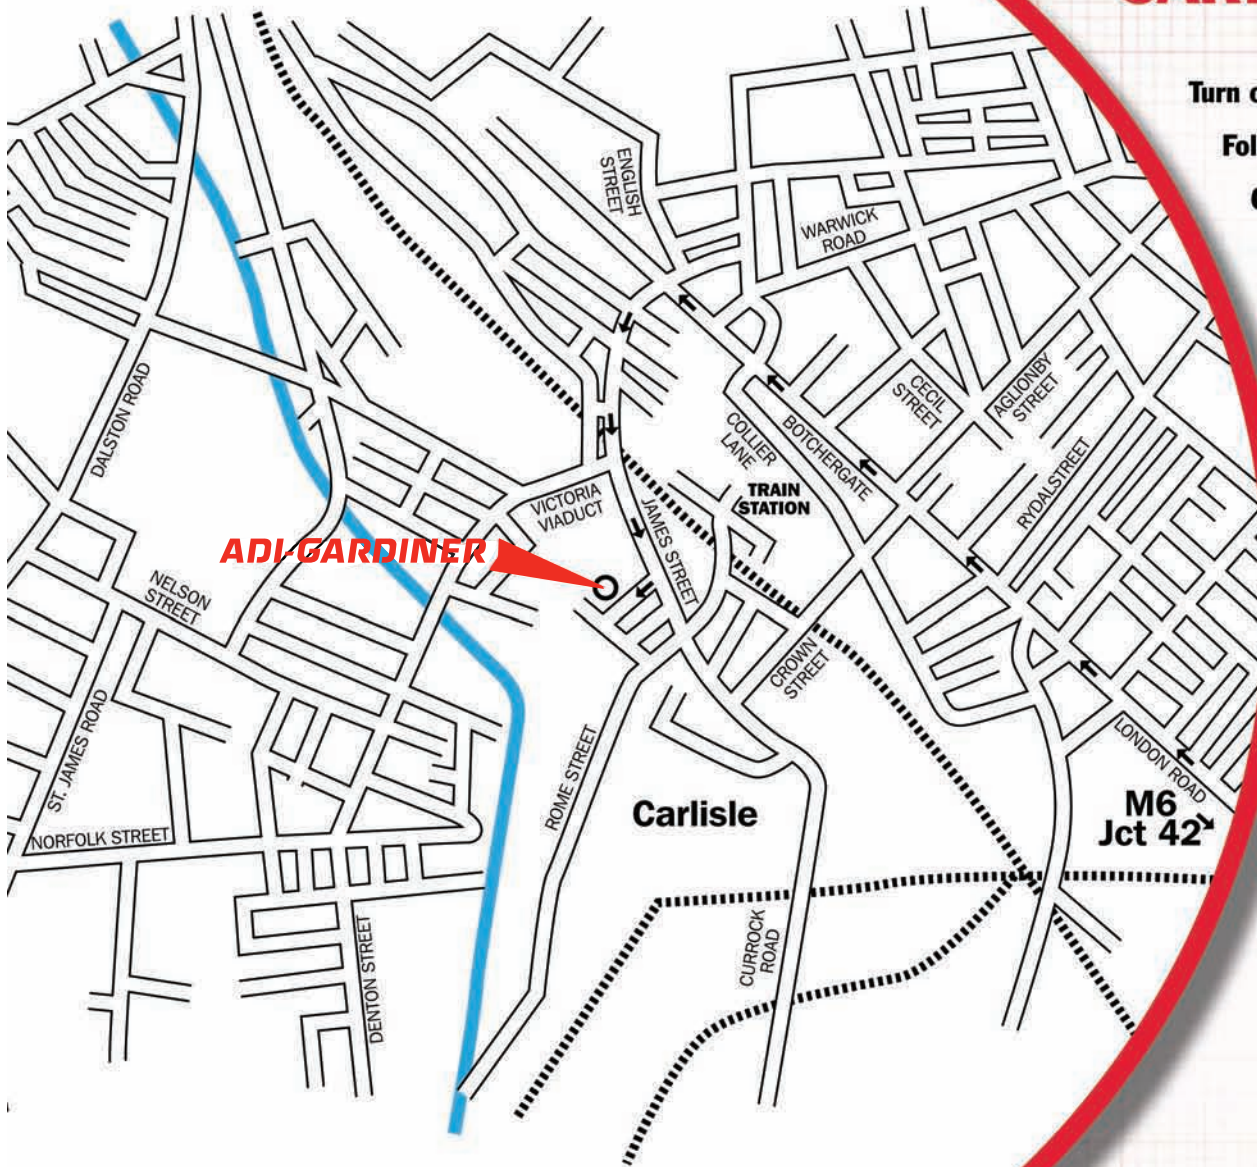

MAP & DIRECTIONS FOR: **CARLISLE**

Turn off the M6 at Junction 42.

Follow A6 for about 2 miles.

Go past the Trainstation on the left.

Keep in the left hand lane.

Bear left at Woolworths.

Follow road down to a set of traffic lights.

Keep in the left hand lane.

Bear left at the lights.

Turn right at Save Garage on the right.

We are situated 20 yards on the right.

ADI-GARDINER

Unit 1&2 | Hewson Street | Off James Street
Carlisle | CA2 5AU | United Kingdom