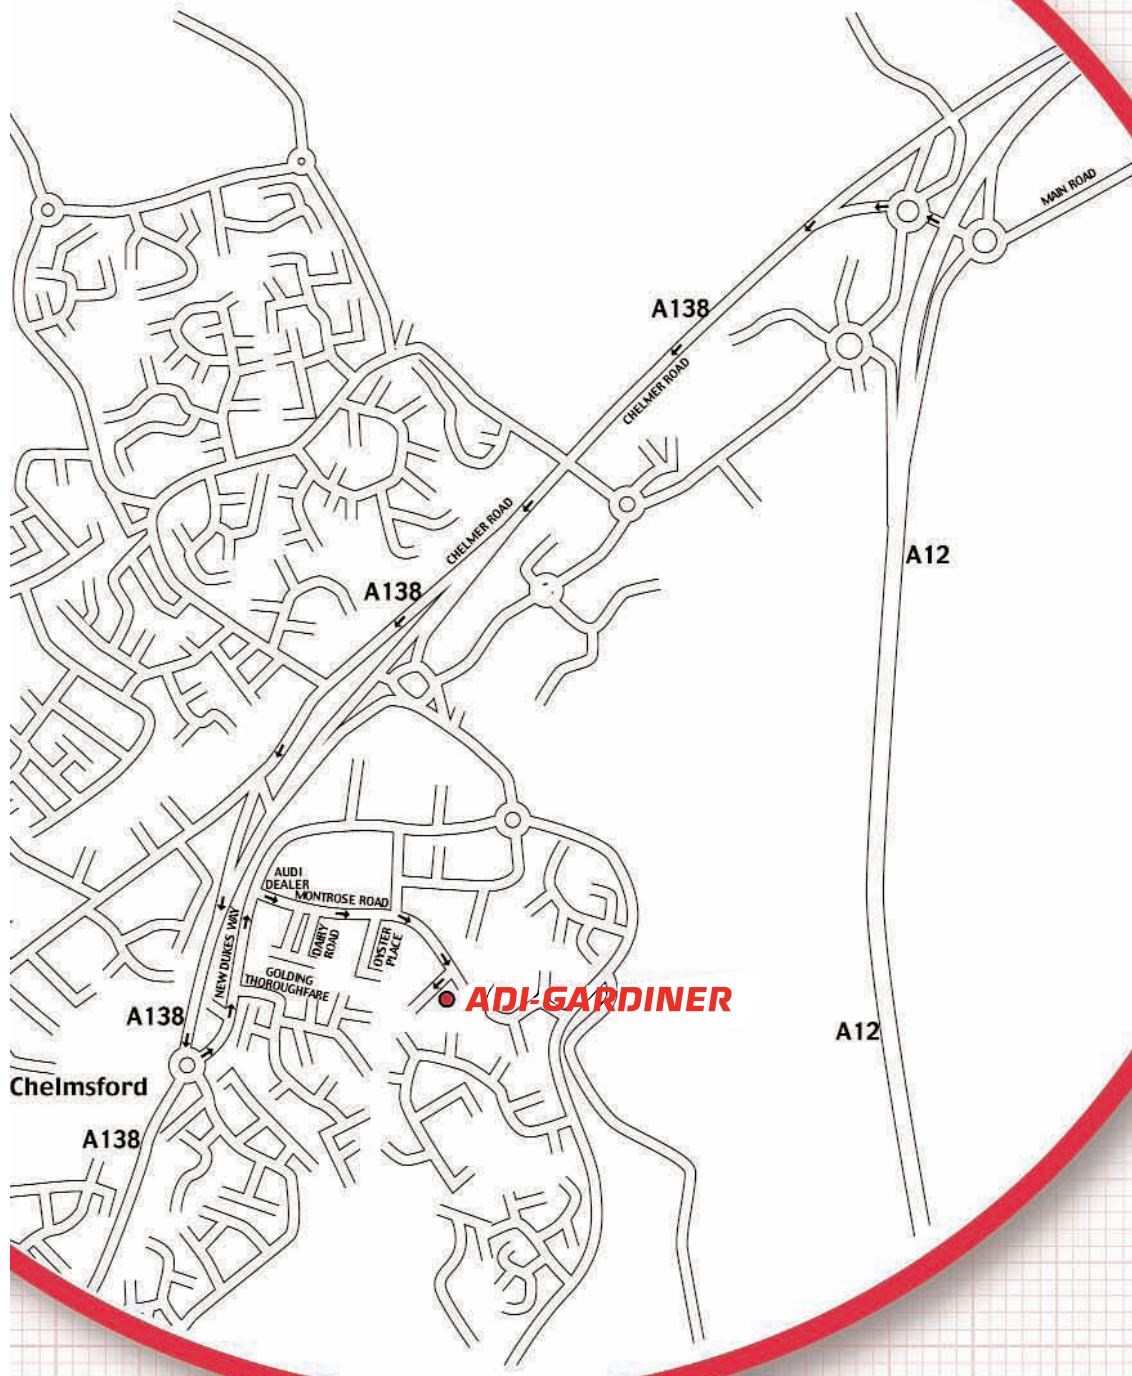

## MAP & DIRECTIONS FOR: **CHELMSFORD**

From the A12 turn left onto the A130 to the first roundabout.

Take the 5th turning off the A130 follow to the 2nd roundabout.

Take the 1st left onto the A138 "Chelmsford".

Follow the dual carriageway to the 1st roundabout.

Take the 1st left into New Dukes Way.

Take the 2nd road on the right into Montrose Road.

Last turn on right Grafton Place

200 yds on left ADI-GARDINER