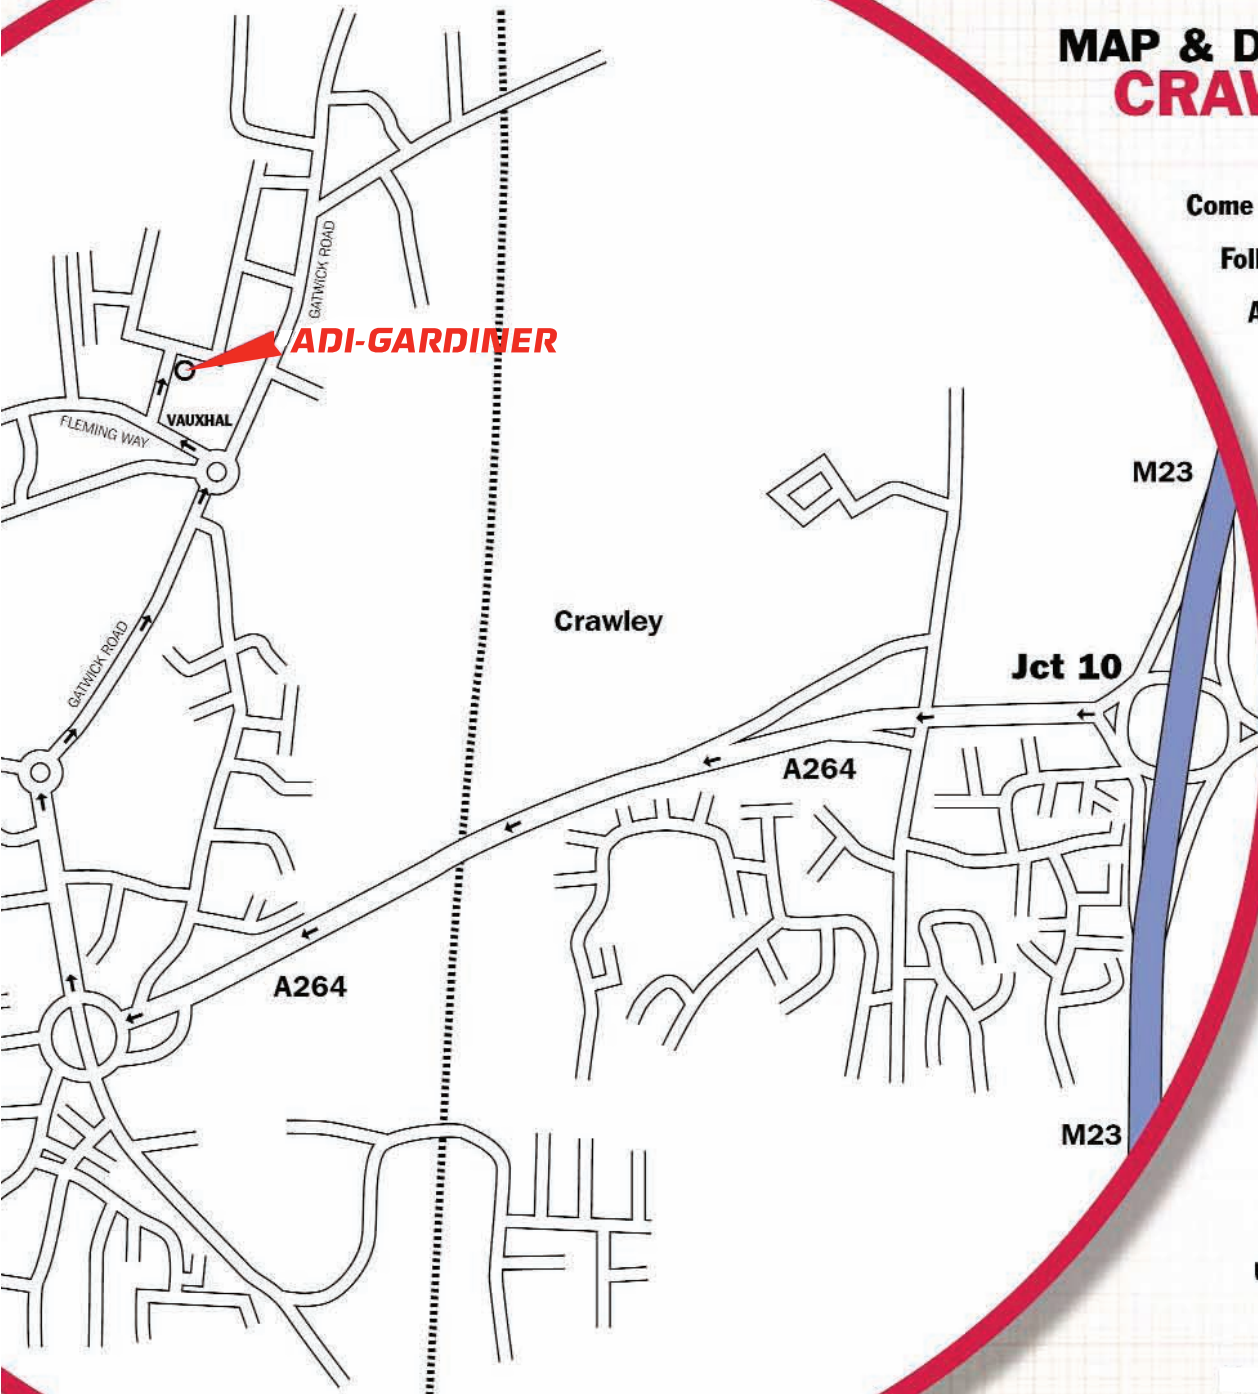

MAP & DIRECTIONS FOR: **CRAWLEY**

Come off M23 at junction 10.

Follow signs to Crawley (A264).

At the roundabout take the 4th exit towards Gatwick.

At the next roundabout take the 2nd exit on to Gatwick.

At the next roundabout take the 2nd exit on to Fleming Way.

As you join Fleming Way you will see Stephens Vauxhal turn right.

Approximately 30 yards on the right is the entrance to the estate.

ADI-GARDINER

Unit 4 | Raleigh Court | Discovery Park | Priestley Way | Crawley
W Sussex | RH10 9PD | United Kingdom