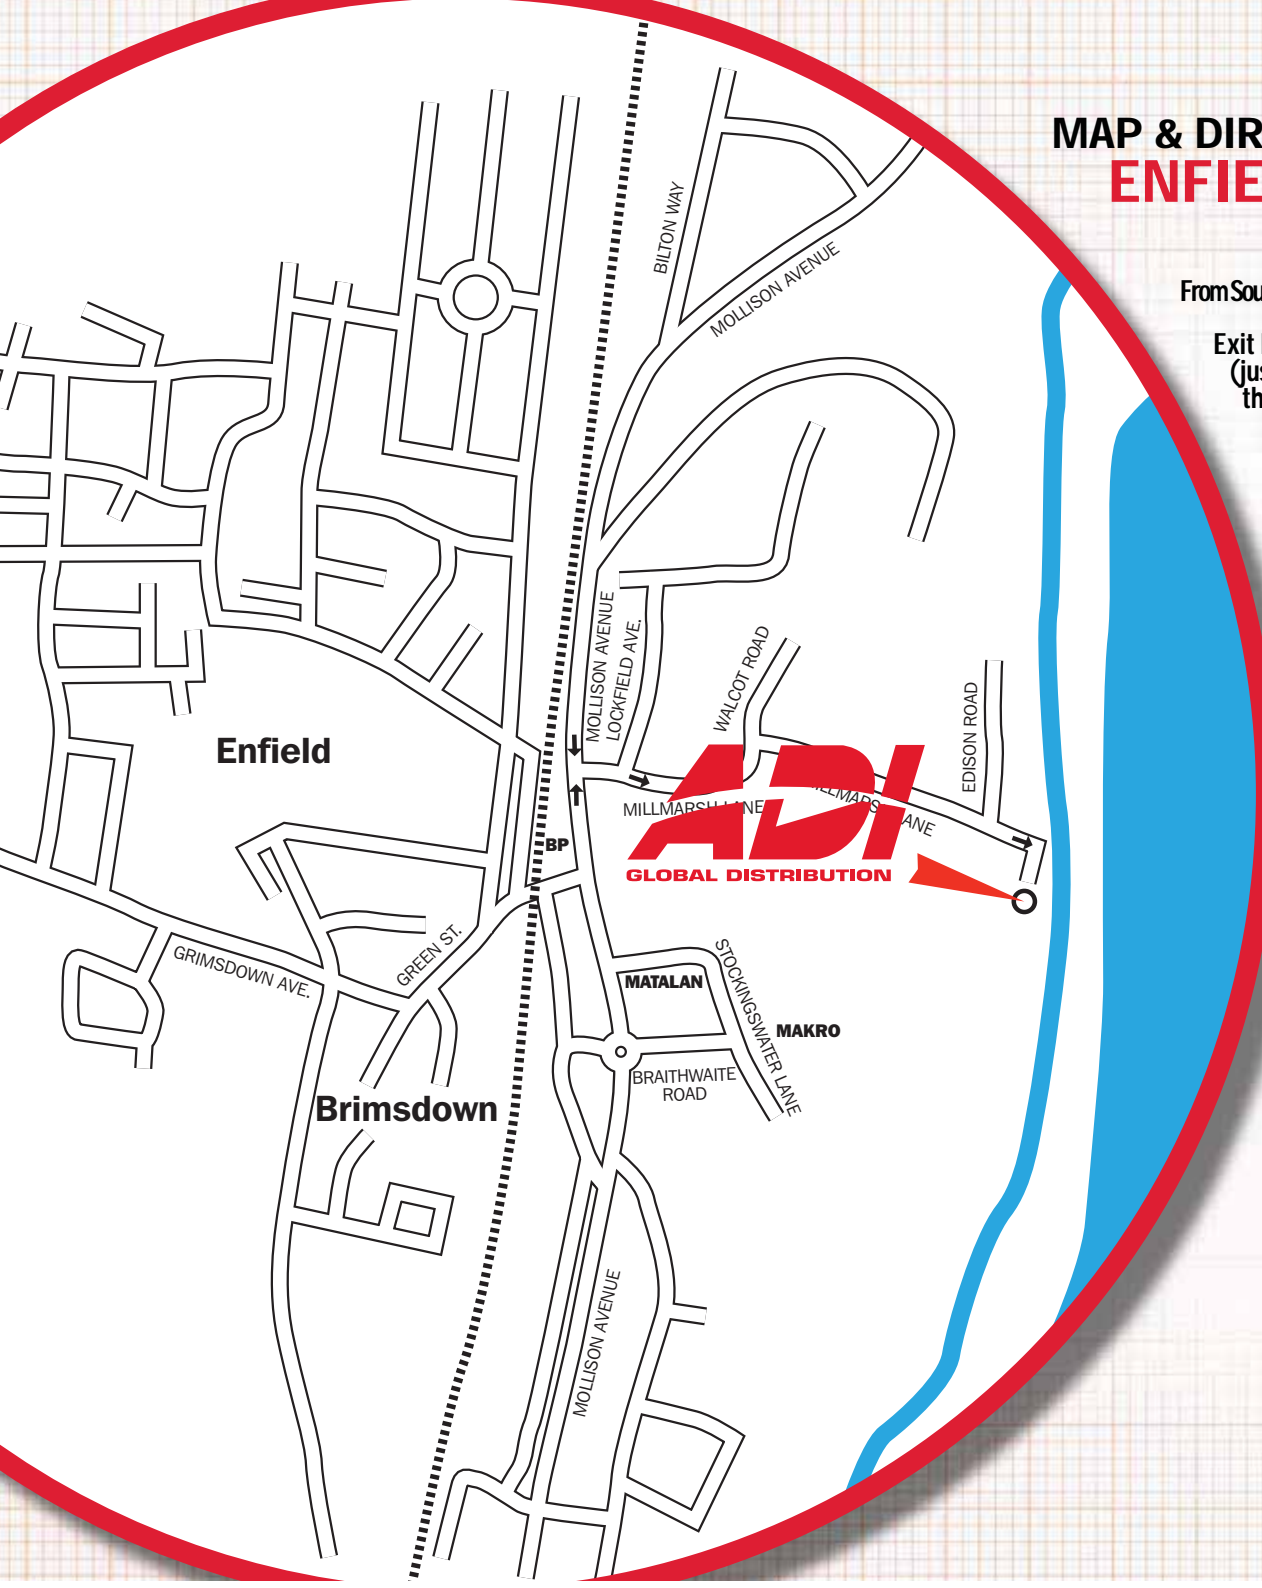

MAP & DIRECTIONS FOR: **ENFIELD (AE)**

From South (A406 North Circular)

Exit North Circular Road (A406) at the Tottenham/Brimsdown exit (A1055) (just before Flyover), follow road in a loop down to a roundabout and take the second exit onto Meridian Way.

Follow this road for approximately 4 miles, past Picketts Lock Leisure complex, up to a big roundabout with flags on it.

Go straight over the roundabout and continue over the next 2 roundabouts. Go through the lights and then move to the righthand lane.

Next to BP and McDonalds turn right onto Millmarsh Lane and follow to the very end. We are in the estate on the right.

From North (M25)

Exit M25 at junction 25. Follow signs for Enfield A10.

Get into the lefthand Lane off the motorway roundabout and turn left at the first set of lights, onto Bullsmoor Lane (A1055).

Follow this road for approximately 2 miles into the Brimsdown Industrial Area.

You will join Mollison Avenue and as you approach BP and McDonalds on their right, turn left at the lights into Millmarsh Lane and follow to the very end. We are in the estate on the right.