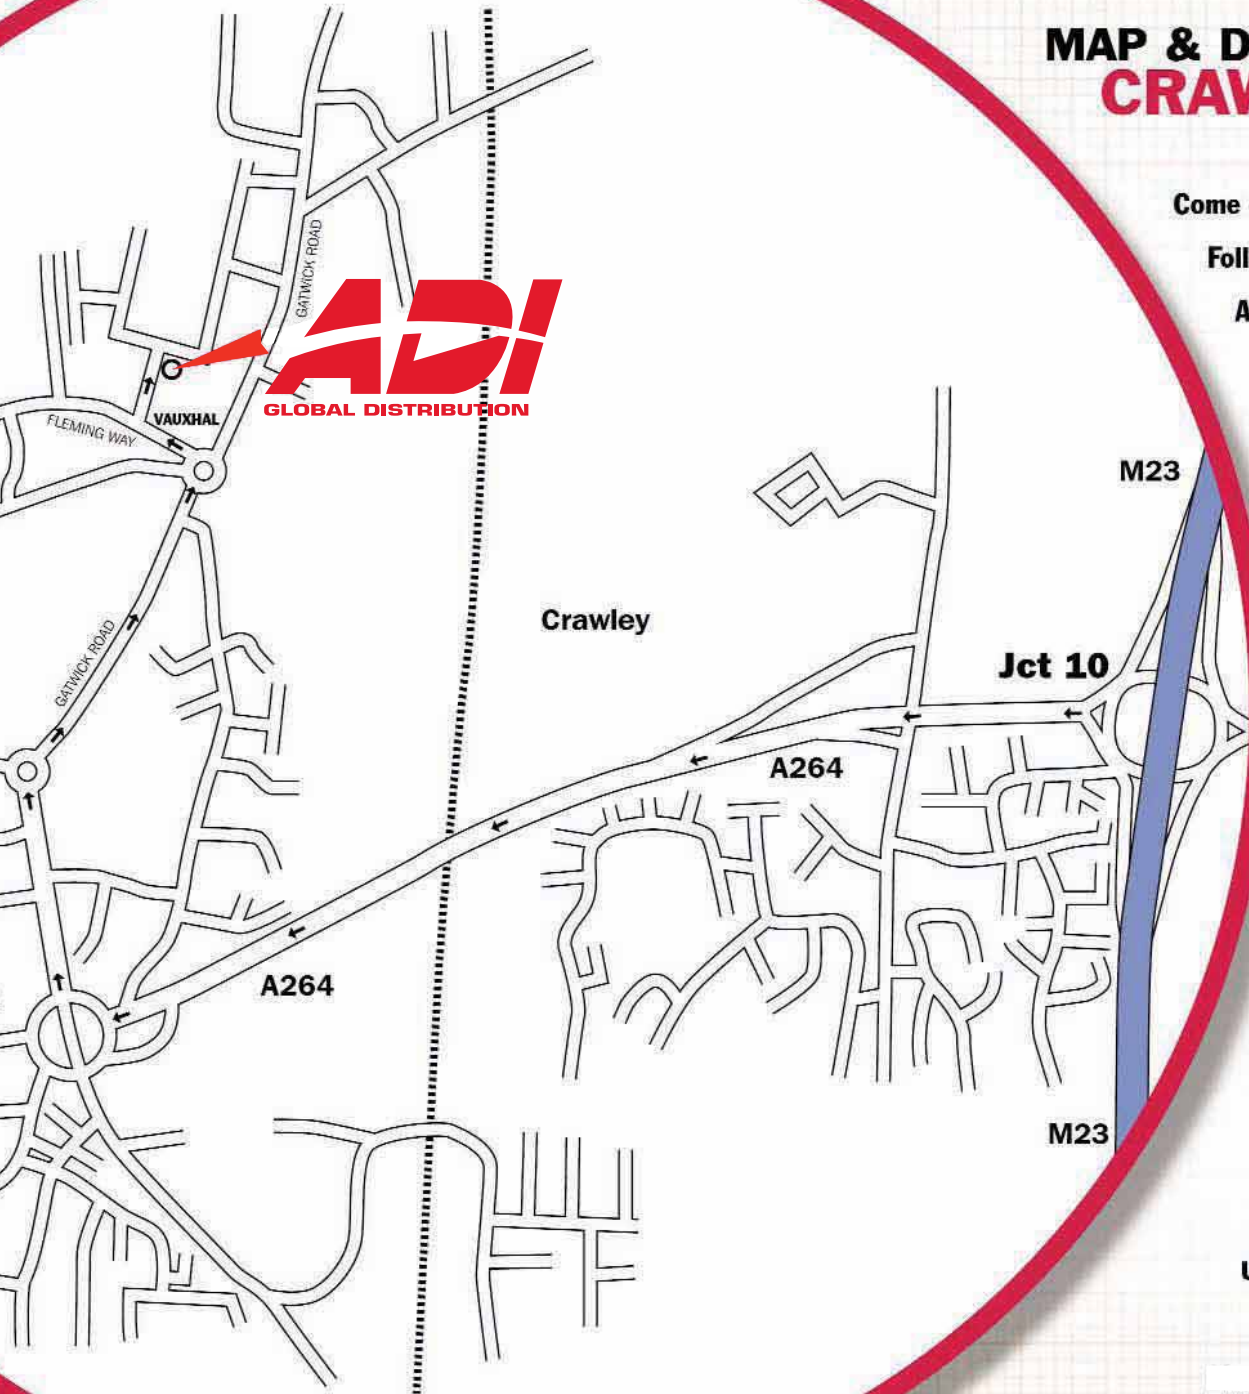

MAP & DIRECTIONS FOR: **CRAWLEY**

Come off M23 at junction 10.

Follow signs to Crawley (A264).

At the roundabout take the 4th exit towards Gatwick.

At the next roundabout take the 2nd exit on to Gatwick.

At the next roundabout take the 2nd exit on to Fleming Way.

As you join Fleming Way you will see Stephens Vauxhal turn right.

Approximately 30 yards on the right is the entrance to the estate.

**Unit 4 | Raleigh Court | Discovery Park | Priestley Way | Crawley
W Sussex | RH10 9PD | United Kingdom**