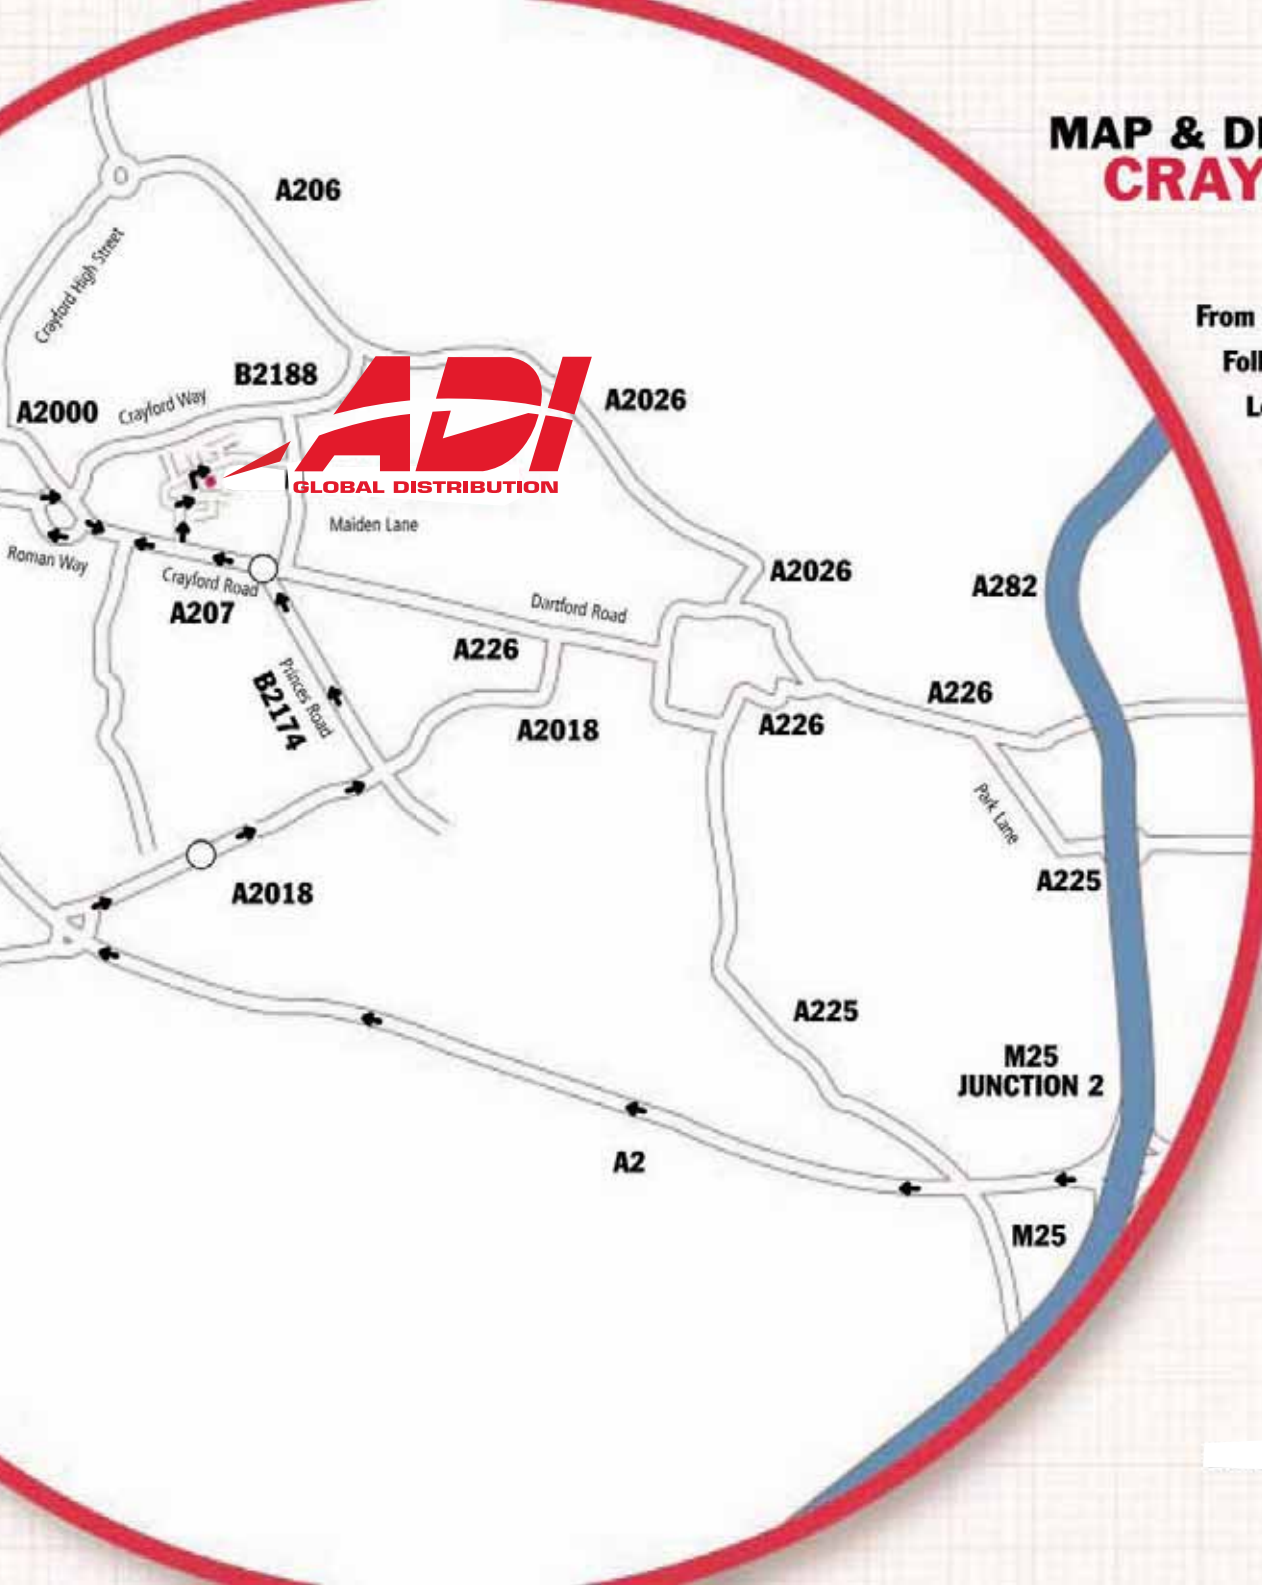

## MAP & DIRECTIONS FOR: **CRAYFORD**

**From the M25 exit at Junction 2.**

**Follow the A2 towards London.**

**Leave the A2 at the first exit signposted A2018  
Footscray/Bexley/Wilmington.**

**At the roundabout take the third exit follow the A2018 towards  
Dartford.**

**At the next roundabout continue straight on.**

**At the lights turn left into Princes Road (B2174)**

**At the roundabout take the 1st exit signposted A207 Crayford/Erith.  
Acorn Estate is on your right.**

**(You can not turn Right into the estate therefore follow the road to  
the  
next roundabout and take the 4th exit and come back on yourself)**

**Follow the road into the estate. At the end bear to the right.**