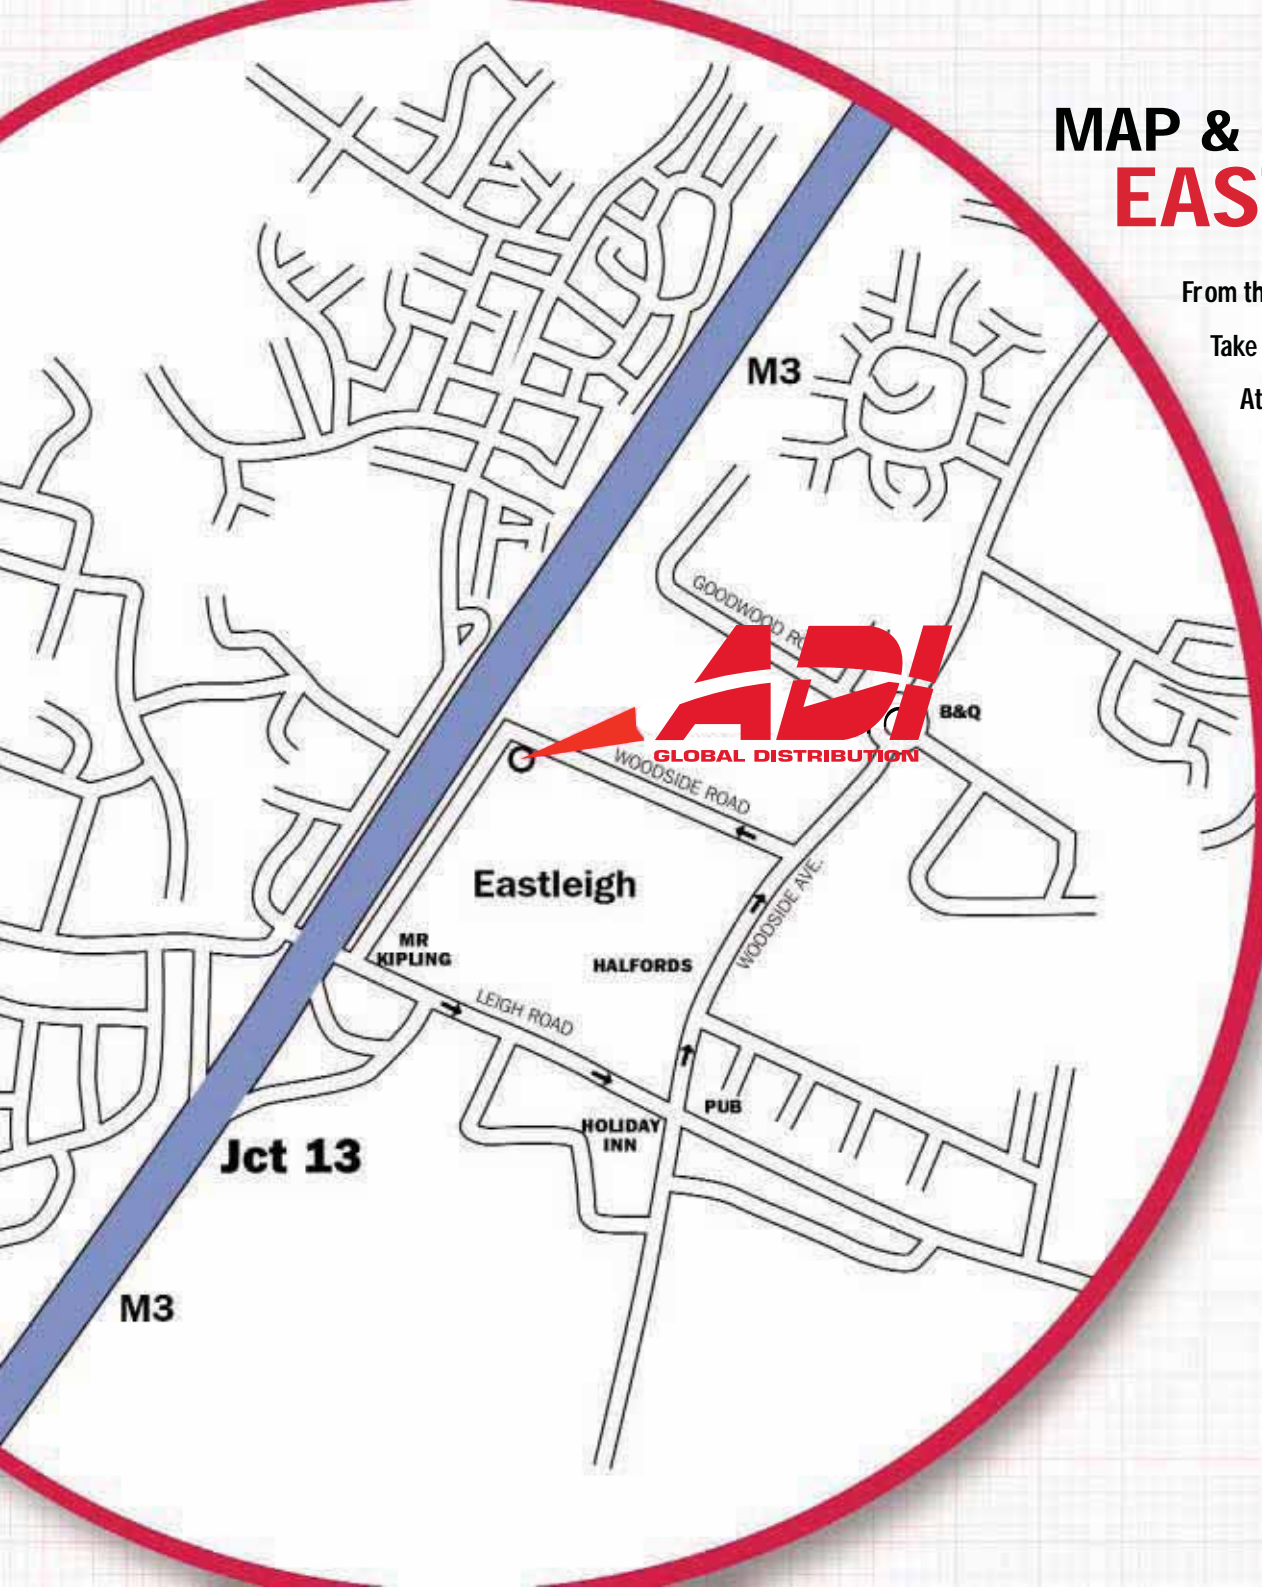

MAP & DIRECTIONS FOR: **EASTLEIGH**

From the M3 Junction 13

Take Leigh Road into Eastleigh

At lights turn left following signs for Boya ti Wood Industrial E state.

Go through a set of lights and take the next left into Woodside Road.

Follow this all the way to the end and we are on the left.

Unit 2 | Citygrove Trading Estate | Woodside Road | Eastleigh | S050
United Kingdom

Tel: 023 80 629 303 | Fax: 023 80 617 056