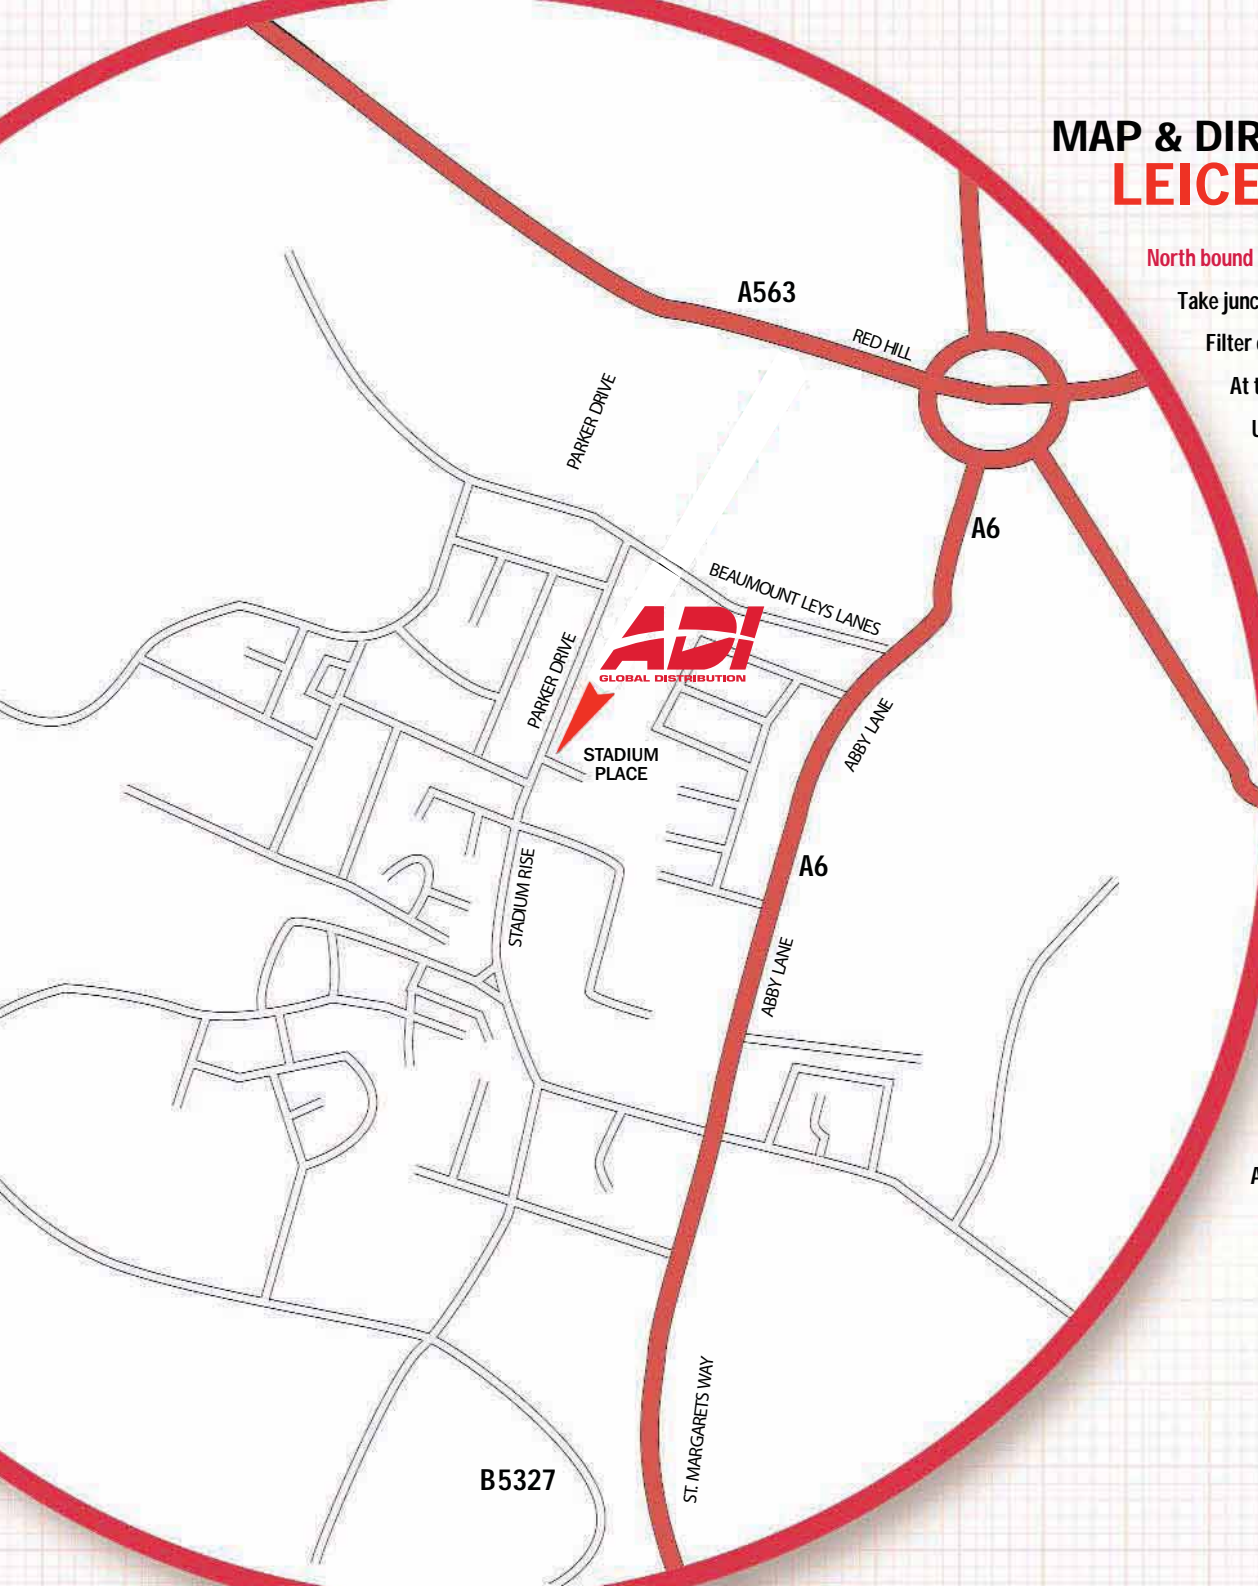

MAP & DIRECTIONS FOR: LEICESTER

North bound on the M1

Take junction 21A onto the A46.

Filter off at A6 Loughborough/Leicester turn.

At the roundabout follow the A6 into Leicester/Birstall.

Until you reach the red hill roundabout.

Take the third exit towards the city centre (A6 Abbeylane).

At the second set of lights turn right into Beaumont Leys Lane.

At the first mini roundabout turn left into Parker Lane.

Follow Parker Drive and turn left into Stadium Place.

ADI-GLOBAL DISTRIBUTION is on your left.

South bound on the M1

Take junction 22 and turn left onto the A50 towards Leicester.

Follow the A50 until you get onto the A46 Island.

Turn left onto the A46 and follow.

At the second set of lights turn right into Beaumont Leys Lane.

At the mini roundabout turn left into Parker Drive.

Follow Parker Drive and turn left into Stadium Place.

ADI-GLOBAL DISTRIBUTION is on your left.