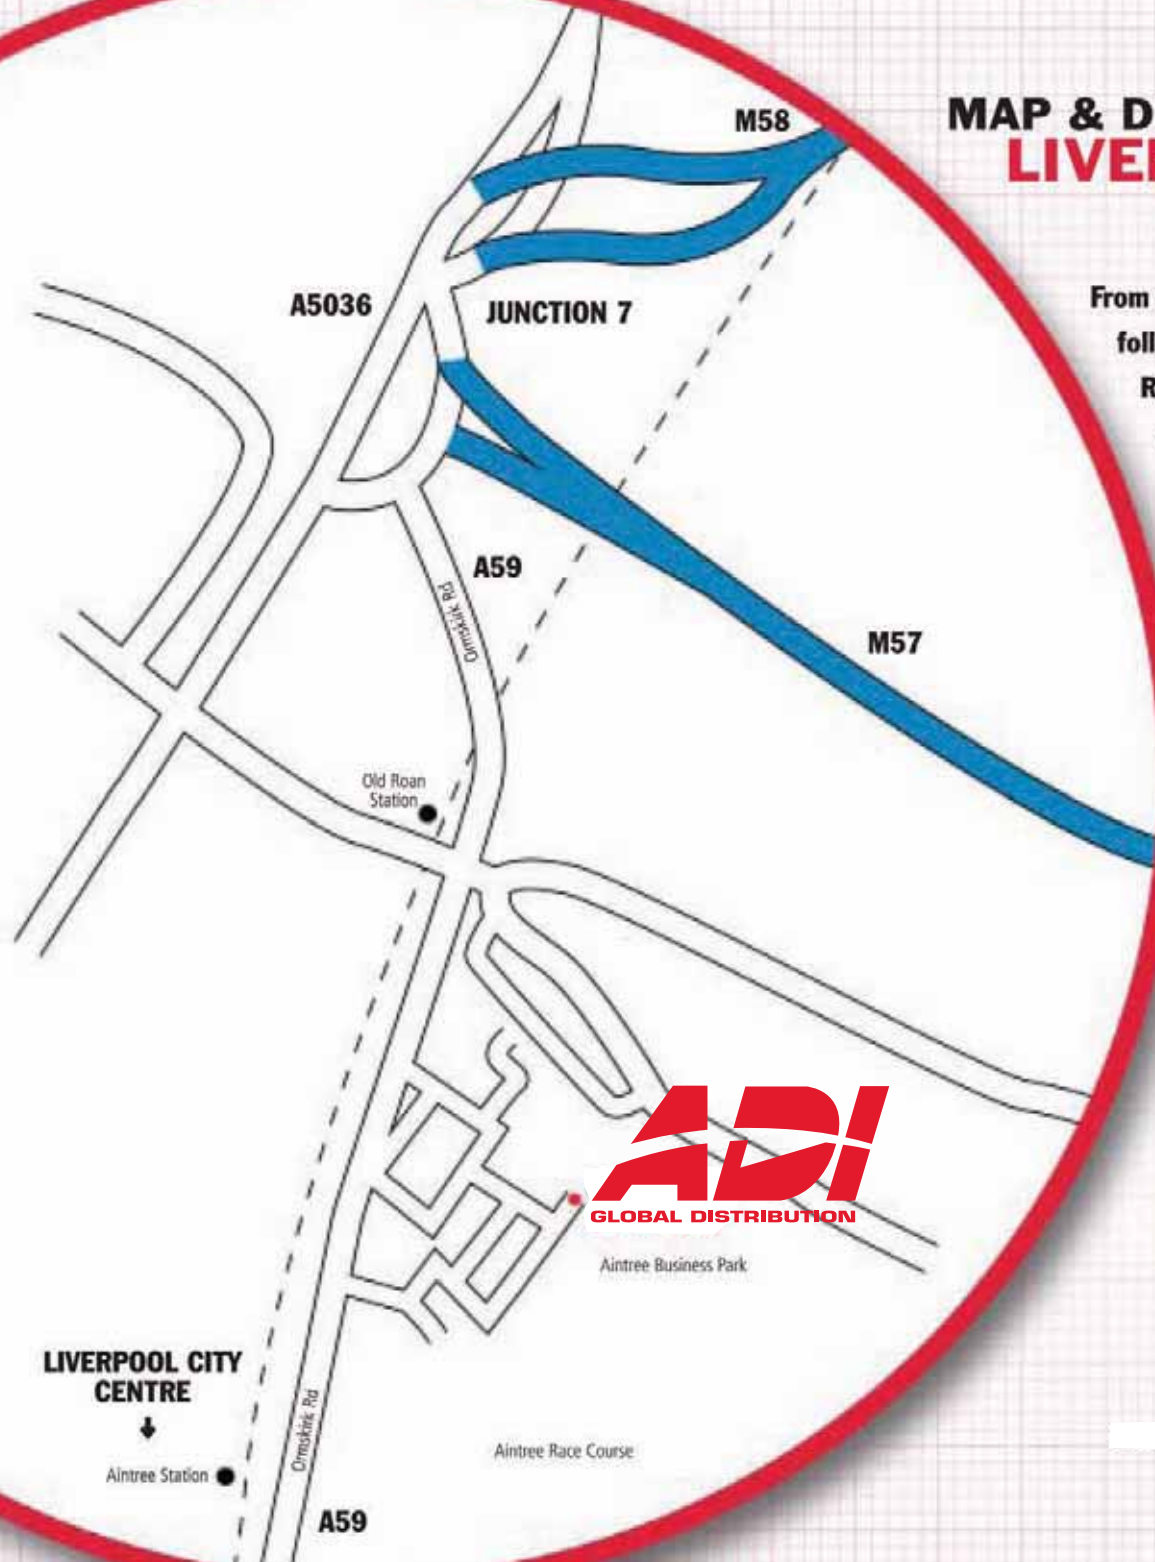

MAP & DIRECTIONS FOR: **LIVERPOOL**

From the M57/58 at the roundabout exit Junction 7, follow A59 Ormskirk Road, follow directions for Liverpool City Centre and Aintree Race Course. Pass Old Roan Station through traffic lights and Aintree Business Park is half a mile down on the left. The entrance to the industrial estate is directly behind Aintree retail park - access via the retail park.

From City Centre take the A59, follow directions for M57 and Aintree Race Course, after passing Aintree Station you will find Aintree Business Park half a mile on the right. The entrance to the industrial estate is directly behind Aintree retail park - access via the retail park.

ADI
GLOBAL DISTRIBUTION

Aintree Business Park

Aintree Race Course

LIVERPOOL CITY
CENTRE

Aintree Station

A59

ADI
GLOBAL DISTRIBUTION

6B Beechers Drive | Aintree Business Park | Ormskirk Road
Aintree | Liverpool | L9 5AY | United Kingdom