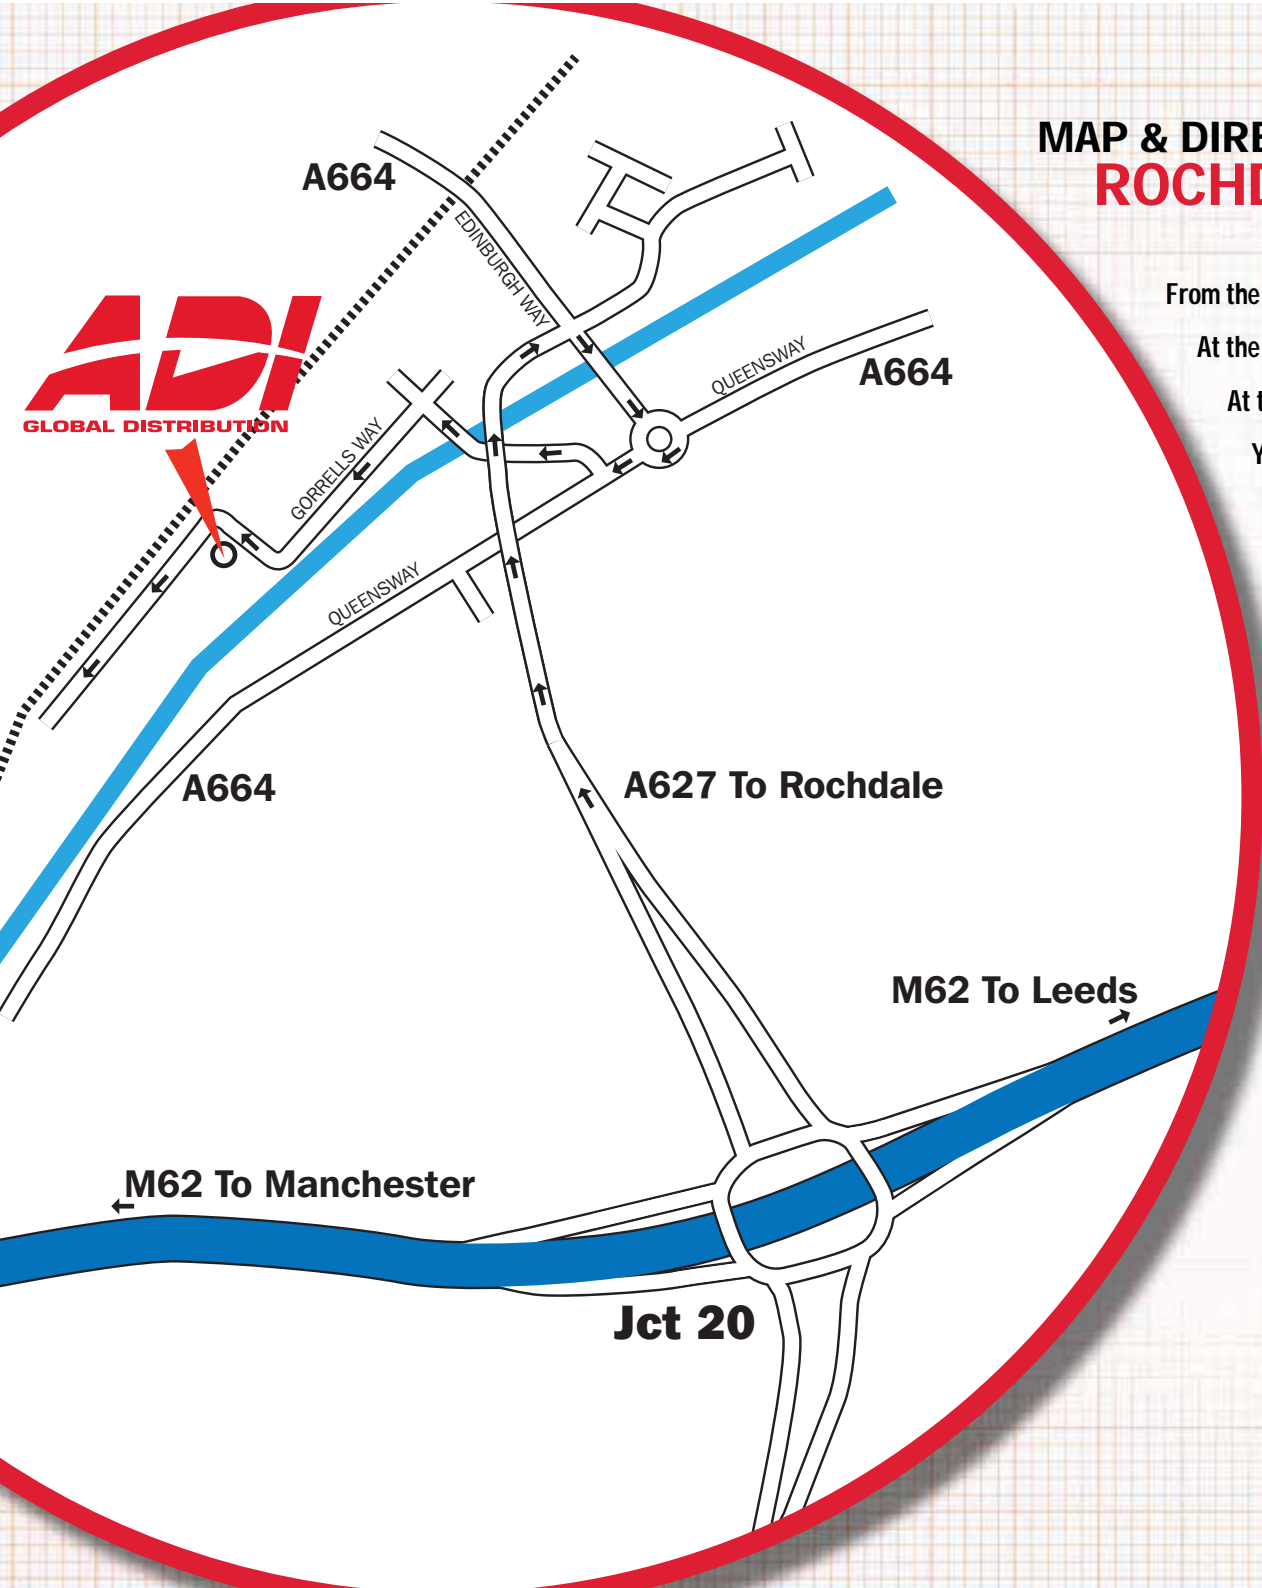

## MAP & DIRECTIONS FOR: **ROCHDALE**

From the M62, Junction 20 take the A627 (M) towards Rochdale.

At the traffic lights, turn right on to Edinburgh Way.

At the next roundabout, turn right.

You will now be on a dual carriageway and you need to move over into the right hand lane immediately.

Turn right by the Honda garage onto Gorrells Way. (if you go under the bridge on the dual carriageway, you have missed the turning)

Follow the road, under the bridge, round the right then the left, past TK MAXX on the right, then curving right.