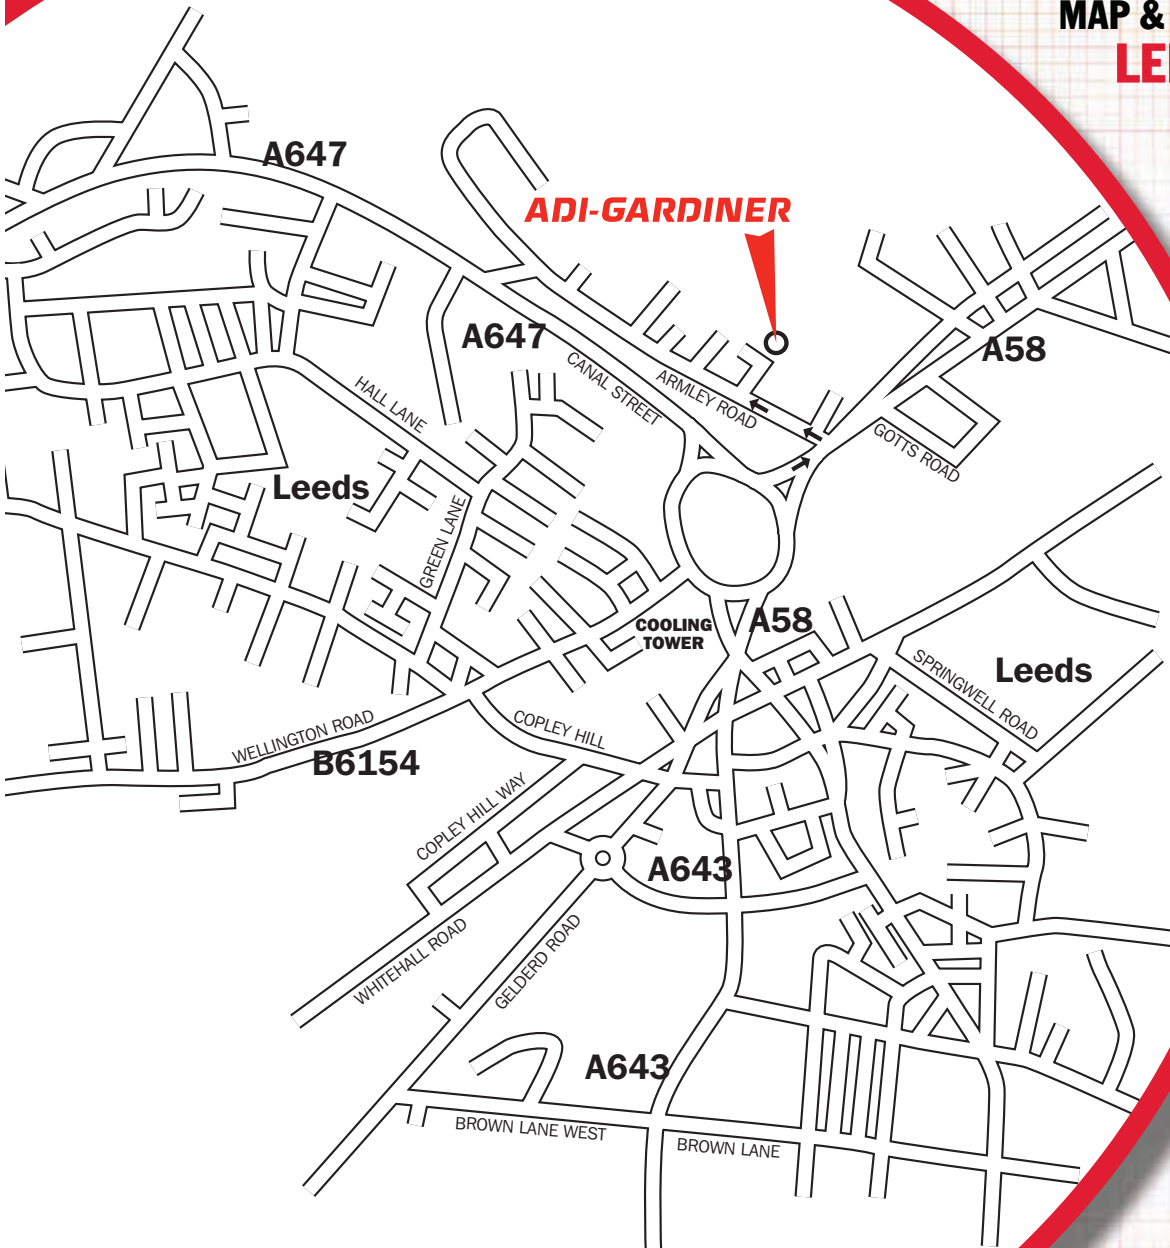

## MAP & DIRECTIONS FOR: **LEEDS**

**From M621 take junction 3 down to the roundabout.**

**Take the 1st left turn and follow road to the traffic lights.**

**At the traffic lights go straight across, signposted "Wetherby".**

**You will go under a railway bridge.**

**As soon as you go under the railway bridge turn left.**

**We are situated 100 yds on the right.**