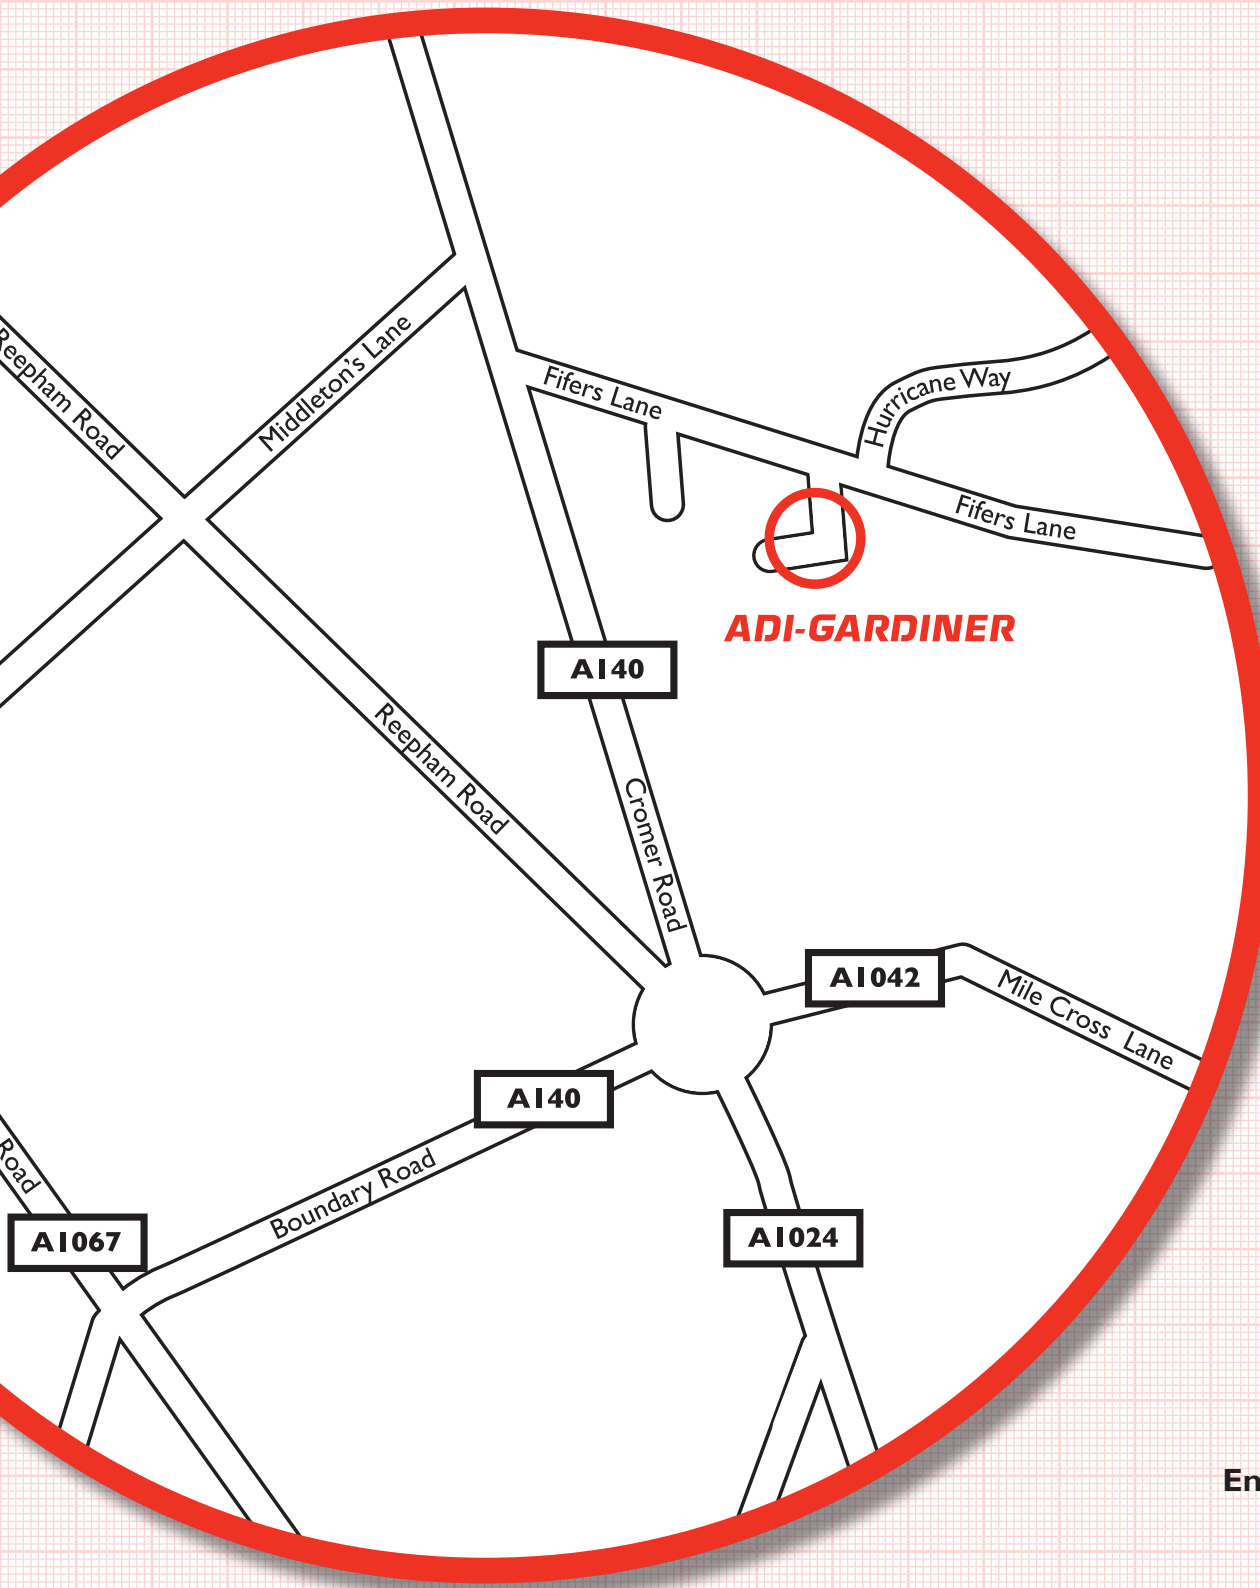

Map and Directions for:

Norwich

From the A47 take the A11 - A140 - A1074 or A1042

At Norwich ring Road take sign for Airport/Cromer
A140 (Boundary)

Go straight down Cromer road to 1st set lights keep right

Turn right into Fifers lane

Go straight down Fifers Lane take 1st right into
Union Park Ind Est

Follow road around then bear right (not first right)

You will find Unit 10 on the right hand side

ADI-GARDINER